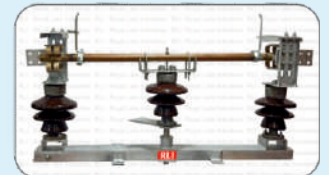

AB Switches

11 KV

11KV 400A Double Break Centre Rotating Copper Flat Type

11KV 400A AB Switch 2 post Type

11KV 400A AB Switch 3 Post Type

11KV Double Break Centre Rotating Type
Current Rating : 400A-2000A

22 KV

22KV - 200A Horizontal Type

22KV - 400A 3 Post Type

22KV - 400A Double Break Center Rotating Type

22KV Double Break Centre Rotating Type
Current Rating : 400A-2000A

33 KV

33KV 400A Double Break Centre Rotating Copper Flat Type