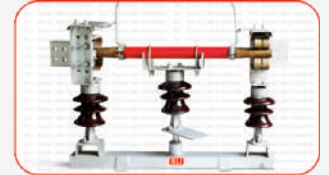

AB Switches

11 KV

11KV 400A Double Break Centre Rotating Copper Flat Type

11KV 400A AB Switch 2 post Type

11KV 400A AB Switch 3 Post Type

11KV Double Break Centre Rotating Type
Current Rating : 400A-2000A

22 KV

22KV - 200A Horizontal Type

22KV - 400A 3 Post Type

22KV - 400A Double Break Center Rotating Type

22KV Double Break Centre Rotating Type
Current Rating : 400A-2000A

33 KV

33KV 400A Double Break Centre Rotating Copper Flat Type